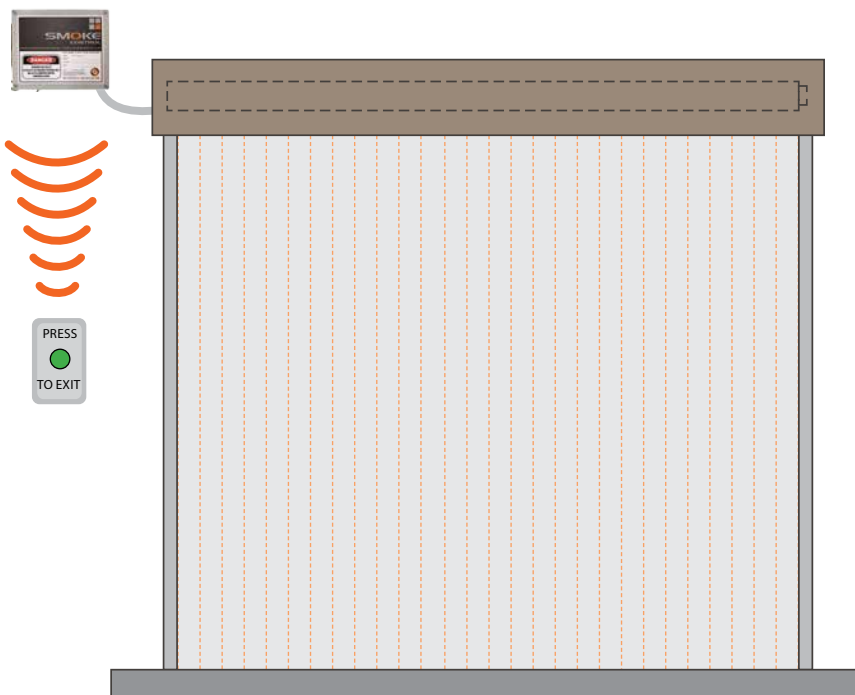

WIRELESS PUSHBUTTON

FOR CURTAIN OPERATION

Side profile of wireless push button

OVERVIEW

- Compatible with Smoke Control's complete range of fire and smoke curtains
- Wireless push button allows for a quick and easy installation and avoids chasing cables through existing walls
- Batteryless push button benefits the environment as there is no need for battery maintenance, recharging or recycling
- Easily retrofit to existing fire and smoke curtain installations
- 10m range